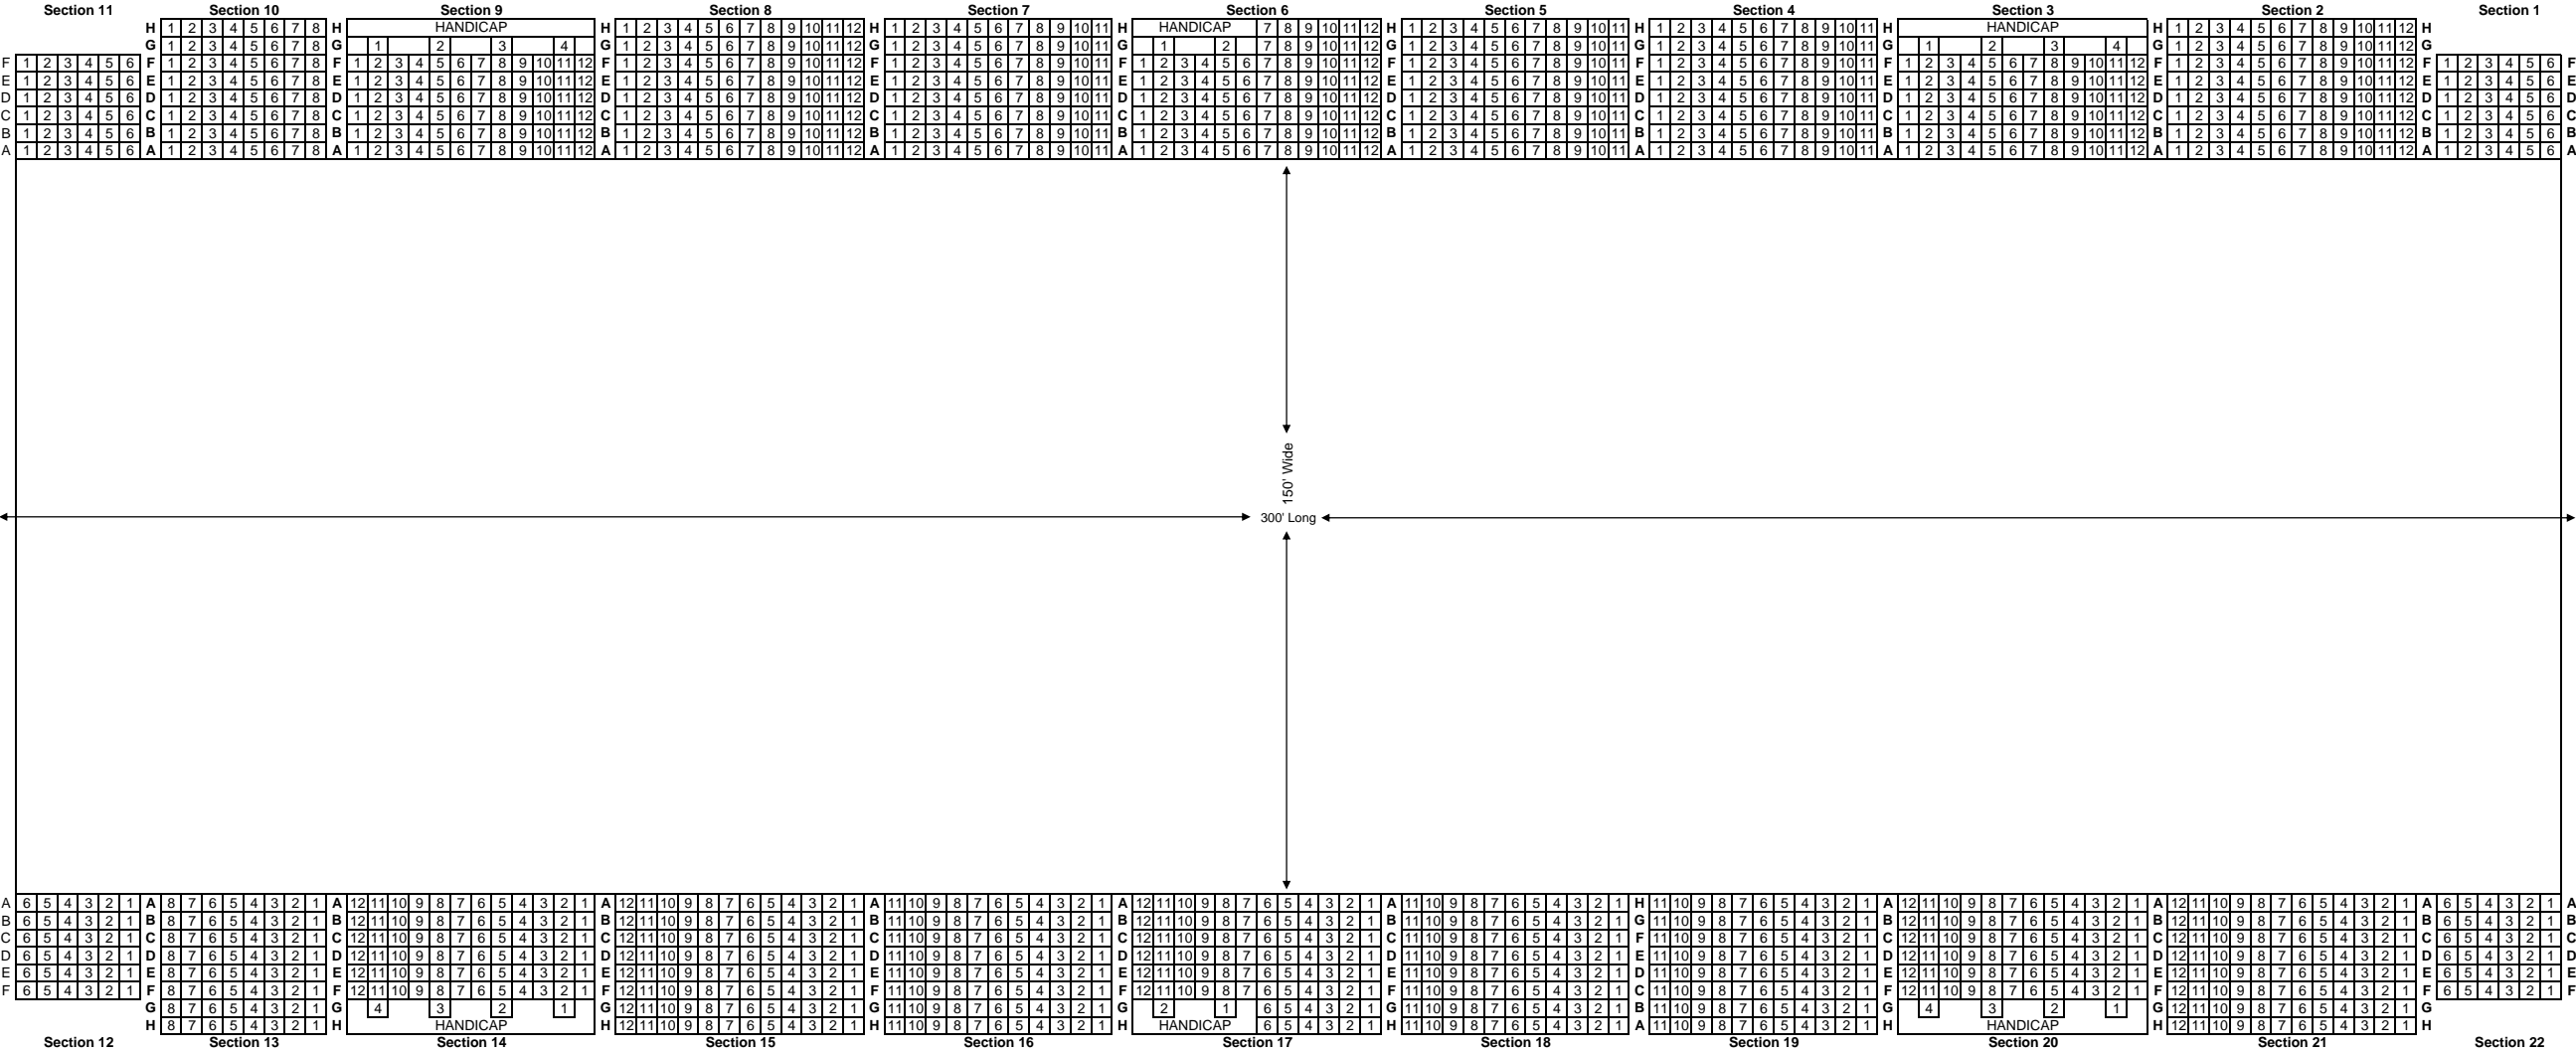

**FARM SHOW COMPLEX & EXPO CENTER
EQUINE ARENA
TOTAL SEATING CAPACITY 1660**

Section 11

Section 10

Section 9

Section 8

Section 7

Section 6

Section 5